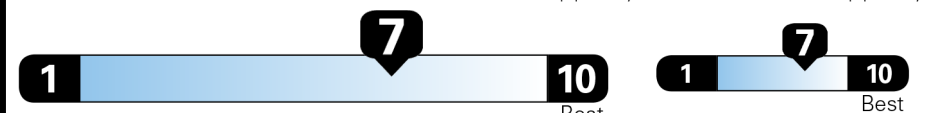

Fuel Economy & Greenhouse Gas Rating (tailpipe only) Smog Rating (tailpipe only)

This vehicle emits 205 grams CO₂ per mile. The best emits 0 grams per mile (tailpipe only). Producing and distributing fuel also create emissions; learn more at fueleconomy.gov.

Actual results will vary for many reasons, including driving conditions and how you drive and maintain your vehicle. The average new vehicle gets 29 MPG and costs $8,500 to fuel over 5 years. Cost estimates are based on 15,000 miles per year at $3.30 per gallon. MPGe is miles per gasoline gallon equivalent. Vehicle emissions are a significant cause of climate change and smog.

fueleconomy.gov

Calculate personalized estimates and compare vehicles

MANUFACTURER'S SUGGESTED RETAIL PRICE† $38,747.00

DELIVERY, PROCESSING AND HANDLING FEE 1,195.00

TOTAL SUGGESTED RETAIL PRICE $39,942.00

†Manufacturer's suggested retail price excludes delivery processing and handling fees, license and title fees, applicable federal, state and local taxes, and dealer and distributor options and accessories.

Delivered by Truck to: 46071
VANCOUVER TOYOTA
10455 NE 53RD STREET
VANCOUVER WA98662

TML2E1N2S0F0W0