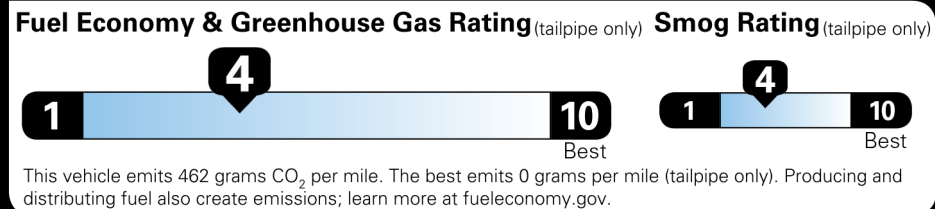

For Full Product Details:
Please Visit Toyota.com/Tundra
Full Tank of Gas

BASE MANUFACTURER'S SUGGESTED RETAIL PRICE $57,860.00

OPTIONAL EQUIPMENT

FE	50 State Emissions	
BK	Nightshade Package - Includes 20-in. black alloy wheels, black overfenders, and black accents	450.00
EJ	JBL 12-Speaker Premium Audio Including Subwoofer & Amplifier	565.00
LX	Limited Premium Package - Includes Premium LED Headlights and Towing Technology Package	395.00
LY	Panoramic View Monitor (PVM)	950.00
LZ	Limited Power Package - Includes Qi-Compatible Wireless Smartphone Charging, Bed + Cabin Power Supply (400W/120V AC), and LED Bed Lights	385.00
PC	Premium Paint	475.00
2T	All Weather Floor Liners	199.00
3L	TRD 3" Lift Kit	3,995.00
87	Multimedia Screen Protector - Glass	105.00
8Q	Bed Step	431.00
LB	Non-Skid Spray-On Bed Liner	599.00
R4	TRD Cast Aluminum RB - CrewMax	1,219.00
WL	Wheel Locks	105.00

Not Original - Copy
Created on 2026-04-02 11:22:48 (UTC)

EPA DOT Fuel Economy and Environment

Gasoline Vehicle

Fuel Economy

19 MPG Std Pickups range from 12 to 87 MPG. The best vehicle rates 146 MPGe.

17 22
city highway

5.3 gallons per 100 miles

You spend $4,500
more in fuel costs over 5 years compared to the average new vehicle.

Annual fuel cost $2,600

MANUFACTURER'S SUGGESTED RETAIL PRICE[†]	$67,733.00
DELIVERY, PROCESSING AND HANDLING FEE	2,095.00
TOTAL SUGGESTED RETAIL PRICE	$69,828.00

Actual results will vary for many reasons, including driving conditions and how you drive and maintain your vehicle. The average new vehicle gets 29 MPG and costs $8,500 to fuel over 5 years. Cost estimates are based on 15,000 miles per year at $3.30 per gallon. MPGe is miles per gasoline gallon equivalent. Vehicle emissions are a significant cause of climate change and smog.

fueleconomy.gov
Calculate personalized estimates and compare vehicles

[†]Manufacturer's suggested retail price excludes delivery processing and handling fees, license and title fees, applicable federal, state and local taxes, and dealer and distributor options and accessories.

Delivered by Truck to: 46086
TOYOTA OF SEATTLE
1925 AIRPORT WAY SOUTH
SEATTLE WA98134

TML1E1N2S0F0W0