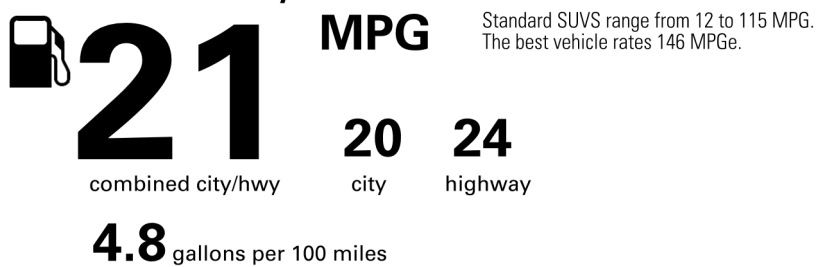

\*\*\*Full Tank of Gas\*\*\*

**BASE MANUFACTURER'S SUGGESTED RETAIL PRICE \$58,500.00**

**OPTIONAL EQUIPMENT**

FE	50 STATE EMISSIONS	
DG	Digital Key (req. Remote Connect Trial/Subscription)	275.00
TL	Tailgate LED Light	200.00
TS	Third Row Seating	1,330.00
9T	Accessory Ready Storage Container	55.00
87	Multimedia Screen Protector - Glass	105.00
63	Floor Mats- All Weather- '4Runner'	248.00
6L	Badge- Front Illuminated Bright Chrome	285.00
5A	Cargo Cover- Retractable Black	135.00
3T	Roof Rail Cross Bars Gloss Black	420.00
2B	Door Panel Protectors- Interior Gray	135.00
R5	Cargo Tray- All Weather '4Runner'	140.00
MF	Mudguards- Fr +Rr Molded Black '4Runner'	175.00

**EPA DOT Fuel Economy and Environment**

Gasoline Vehicle

**Fuel Economy**

**You spend \$3,250 more in fuel costs over 5 years** compared to the average new vehicle.

**Annual fuel cost**

**\$2,350**

**Fuel Economy & Greenhouse Gas Rating (tailpipe only) Smog Rating (tailpipe only)**