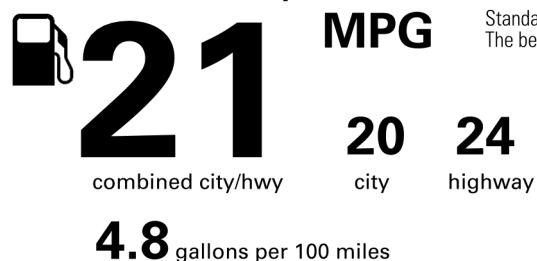

\*\*\*Full Tank of Gas\*\*\*

**BASE MANUFACTURER'S SUGGESTED RETAIL PRICE \$58,500.00**

**OPTIONAL EQUIPMENT**

FE	50 STATE EMISSIONS	
DG	Digital Key (req. Remote Connect Trial/Subscription)	275.00
PC	Premium Paint	475.00
TL	Tailgate LED Light	200.00
TS	Third Row Seating	1,330.00
1Y.	Connected Services Trial Offering:2 addtl yrs of Drive Connect & Remote Connect. In addition to 1 yr standard trials. Remote incl at no extra cost. 4G network dependent. Terms apply	325.00
3T.	Roof Rail Cross Bars Gloss Black	420.00
63.	Floor Mats- All Weather- '4Runner'	248.00
6L.	Badge- Front Illuminated Bright Chrome	285.00
R5.	Cargo Tray- All Weather '4Runner'	140.00

Not Original - Copy  
 Created: 2023-10-23 10:23:04 (UTC)

**EPA DOT Fuel Economy and Environment**

**Gasoline Vehicle**

**Fuel Economy**

**You spend \$3,250 more in fuel costs over 5 years** compared to the average new vehicle.